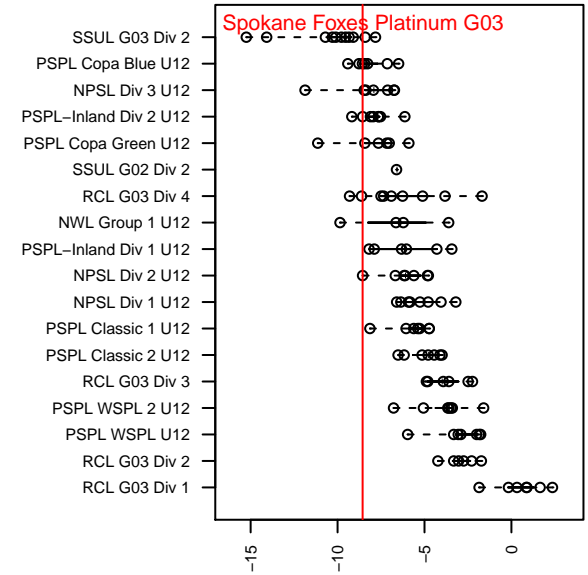

# Spokane Foxes Platinum G03

Spokane Foxes FC  
 Spokane, WA  
 G03 total strength=269  
 attack=0.21 defense=0.12  
 fall league = PSPL–Inland Div 2 U12  
 spr league = Spr PSPL–Inland Div 2 U12

alt names used:  
 Spokane Foxes '03 Platinum  
 Spokane Foxes '03 Platinum

Venues played:  
 2015 PSPL–Inland Div 2 U12  
 2015 Spr PSPL–Inland Div 2 U12

**attack and defense variance (black dot)  
relative to other teams  
and top 10 in region**

**attack and defense rating  
relative to others at age  
and all opponents in last 13 months**